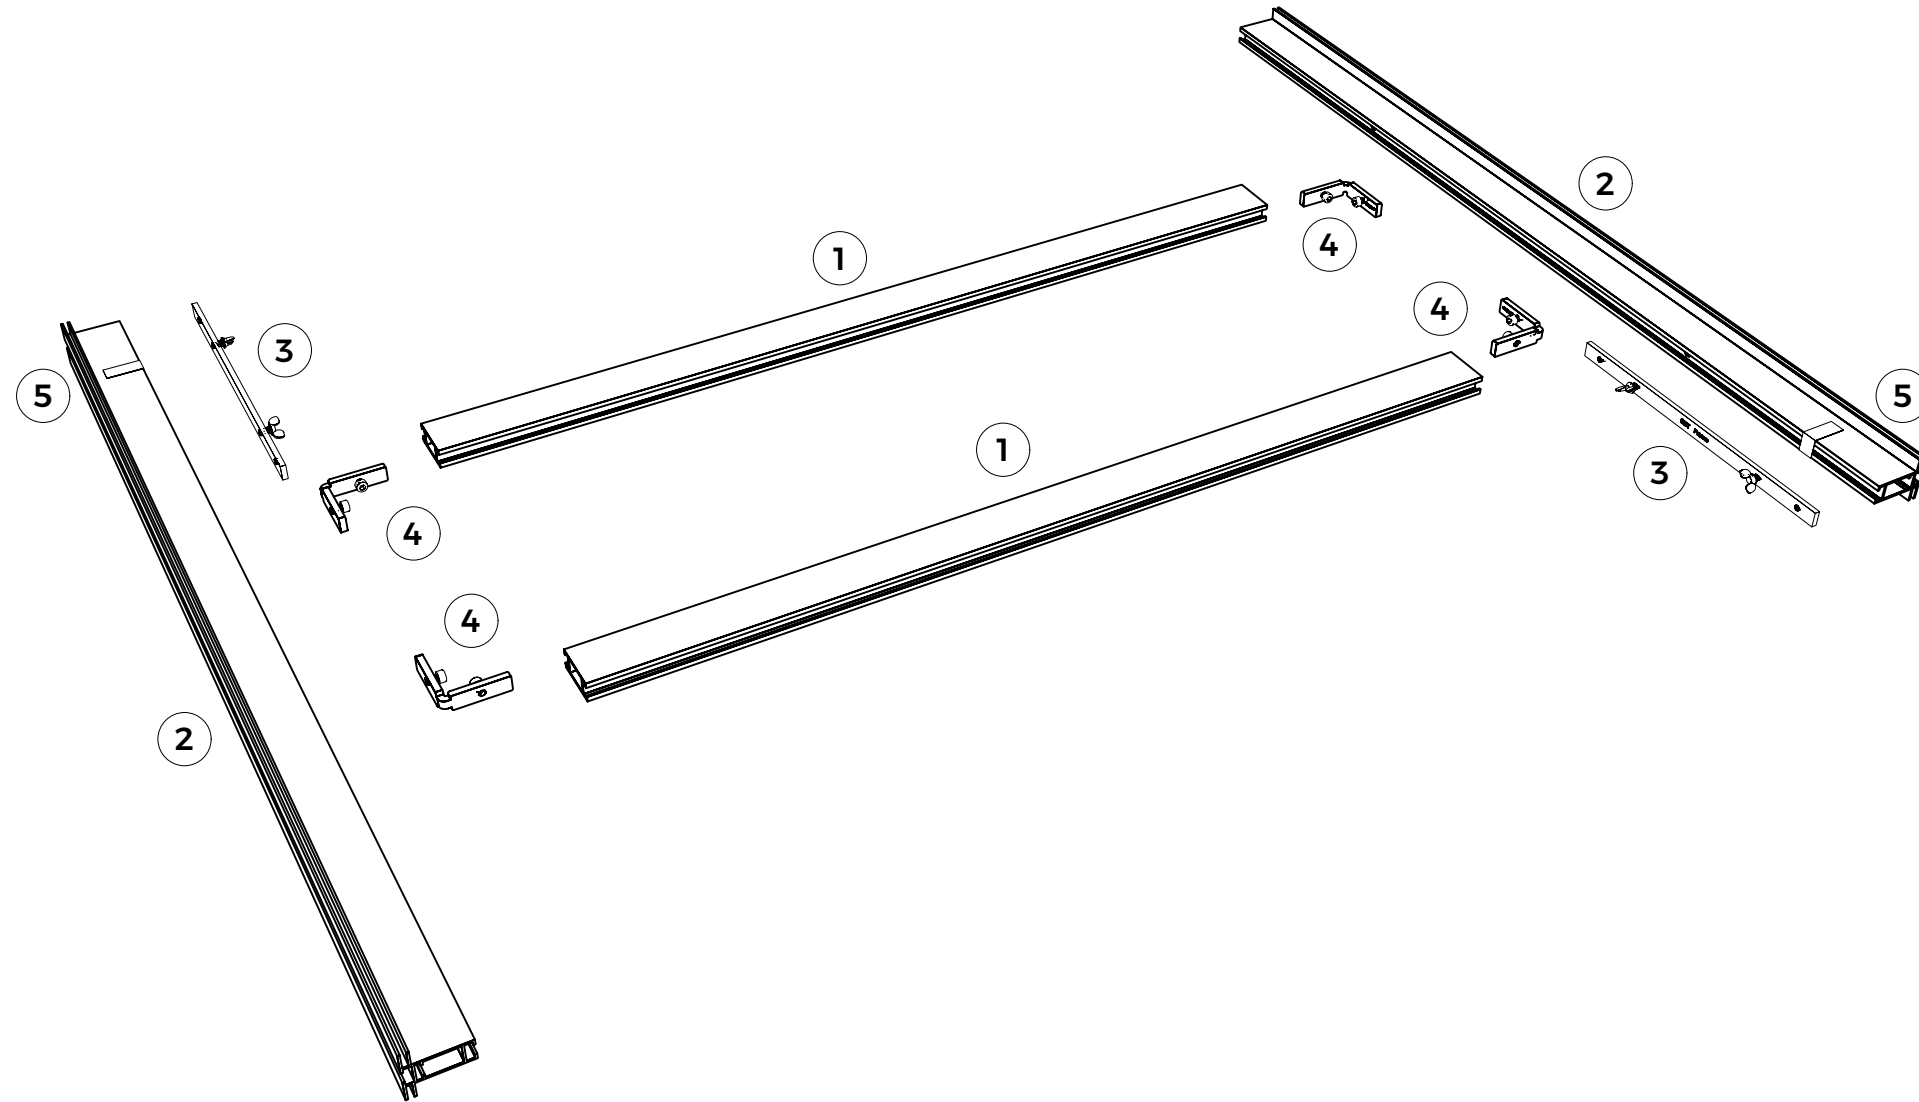

SET FRAME

Module - H 1000x1000mm

Content:

1. Support profile 894mm - 2x
2. Double sided profile 1000mm - SS - 2x
3. SET Frame - connection strip 300mm - 2x
4. SET Frame - corner connector - 4x
5. "Do not remove" sticker - 2x

THEARENT NETHERLANDS

Italiëlaan 4b
2391 PT Hazerswoude-Dorp

T +31 (0) 172 231842
F +31 (0) 172 231844

E info@thearent.com
W www.thearent.com

THEARENT PROJECT NUMBER

CLIENT

PROJECT NAME

SET Frame

VENUE/LOCATION

NL

THEARENT ACCOUNT MANAGER

MW

THEARENT PROJECT MANAGER

MW

SHEET TITLE

[H module 1000x1000 content]

SCALE PAPER DIMENSIONS

1:1 A3 mm

DRAWN BY PRINT DATE

AJ 09.11.2022

DRAWING DETAILS

011