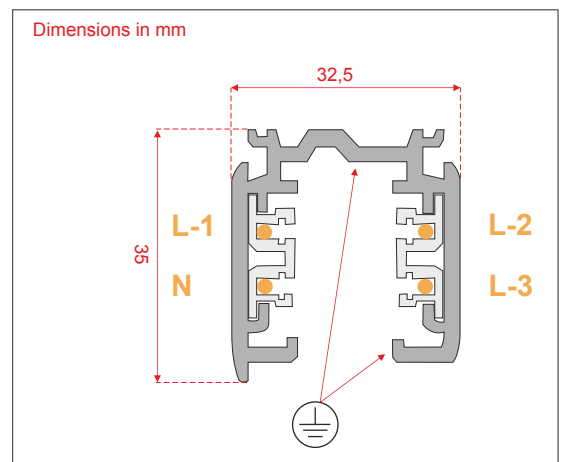

3-Phase Surface Track 1000mm

Silver-grey (RAL9006)

Ordernr: A0331003

Housing: Aluminium

Colour: silver-grey powder-coated (RAL 9003)

Weight: 0.85 Kg

Dimensions track: 1000 x 32.5 x 35 mm

Operating Power: 220-250V AC max 16A

Classification: IP-20

Available accessories:

<p>A0310002 Bending Tool for 3-ph. Track</p> 	<p>A0333103 3-Phase Adapter Silver (RAL9006) Operating Power: 220-240V AC max. 6A IP-rate: IP-20</p> 	<p>A0333203 3-Phase left feed-in connector Silver (RAL9006) Operating Power: 220-240V AC max. 16A IP-rate: IP-20</p> 	<p>A0333213 3-Phase right feed-in connector Silver (RAL9006) Operating Power: 220-240V AC max. 16A IP-rate: IP-20</p> 
<p>A0333403 3-Phase straight inner connector Silver (RAL9006) Operating Power: 220-240V AC max. 16A IP-rate: IP-20</p> 	<p>A0333503 3-Phase flexible corner connector Silver (RAL9006) Operating Power: 220-240V AC max. 16A IP-rate: IP-20</p> 	<p>A0333703 3-Phase left T-connector + power entry Silver (RAL9006) Oper. Power: 220-240V AC max. 16A IP-rate: IP-20</p> 	<p>A0333713 3-Phase right T-connector + power entry Silver (RAL9006) Operat. Power: 220-240V AC max. 16A IP-rate: IP-20</p> 
<p>A0333303 3-Phase endcap Silver (RAL9006) IP-20</p> 	<p>A0333803 3-Phase Ceiling kit Silver (RAL9006)</p> 	<p>A0333813 3-Phase Ceiling suspension kit incl. 1.5m steel wire Silver (RAL9006)</p> 	<p>A0333823 3-Phase Ceiling suspension kit incl. 1.5m steel wire & Lead Silver (RAL9006)</p> 