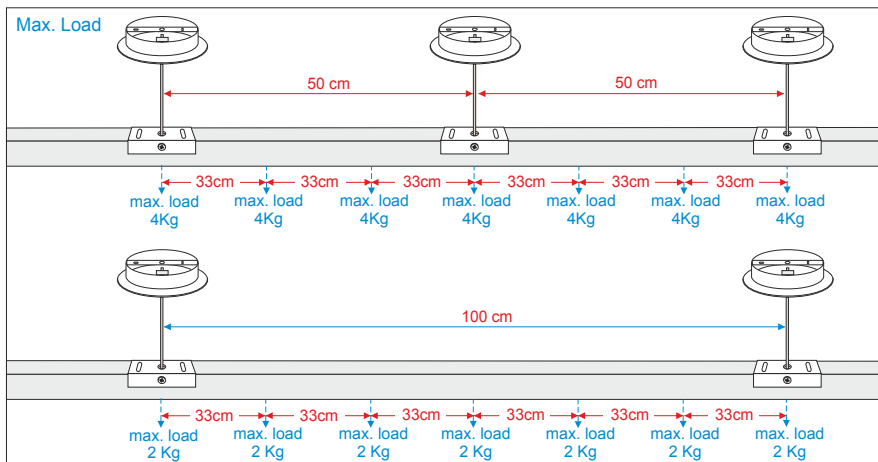

3-Phase Surface Track 1000mm

Silver-grey (RAL9006)

Ordernr: A0331003

Housing: Aluminium

Colour: silver-grey powder-coated (RAL 9003)

Weight: 0.85 Kg

Dimensions track: 1000 x 32.5 x 35 mm

Operating Power: 220-250V AC max 16A

Classification: IP-20

Available accessories:

<p>A0310002 Bending Tool for 3-ph. Track</p> 	<p>A0333103 3-Phase Adapter Silver (RAL9006) Operating Power: 220-240V AC max. 6A IP-rate: IP-20</p> 	<p>A0333203 3-Phase left feed-in connector Silver (RAL9006) Operating Power: 220-240V AC max. 16A IP-rate: IP-20</p> 	<p>A0333213 3-Phase right feed-in connector Silver (RAL9006) Operating Power: 220-240V AC max. 16A IP-rate: IP-20</p> 
<p>A0333403 3-Phase straight inner connector Silver (RAL9006) Operating Power: 220-240V AC max. 16A IP-rate: IP-20</p> 	<p>A0333503 3-Phase flexible corner connector Silver (RAL9006) Operating Power: 220-240V AC max. 16A IP-rate: IP-20</p> 	<p>A0333703 3-Phase left T-connector + power entry Silver (RAL9006) Oper. Power: 220-240V AC max. 16A IP-rate: IP-20</p> 	<p>A0333713 3-Phase right T-connector + power entry Silver (RAL9006) Operat. Power: 220-240V AC max. 16A IP-rate: IP-20</p> 
<p>A0333303 3-Phase endcap Silver (RAL9006) IP-20</p> 	<p>A0333803 3-Phase Ceiling kit Silver (RAL9006)</p> 	<p>A0333813 3-Phase Ceiling suspension kit incl. 1.5m steel wire Silver (RAL9006)</p> 	<p>A0333823 3-Phase Ceiling suspension kit incl. 1.5m steel wire & Lead Silver (RAL9006)</p> 