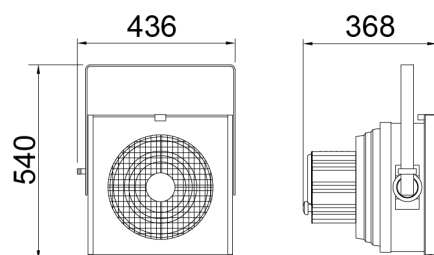

Sizes (in mm)