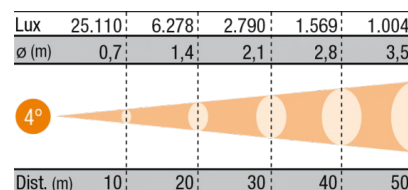

Light output diagram

Accessories

ARC STAGE/2 +

Yoke: 2-way DMX motorized

ARC STAGE/3 +

Yoke: 3-way DMX motorized

FUNE

Acc: Safety net with spring hook

GAC

Acc: Hook clamp for 40/50mm tube

HC/075

Acc: Half swivel coupler 75kg max

TC 1280

Acc: Colour frame

TE 1280 SC

Acc: Electronic transformer

TM 1280 SC

Acc: Magnetic transformer