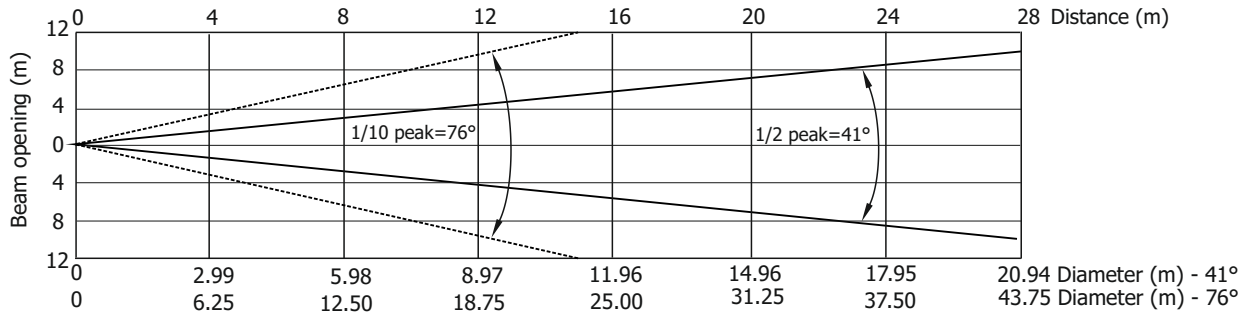

Divine 160 RGBW 41 dg

Photometric Diagram

Max. Zoom

Total Output: 7205 lumens