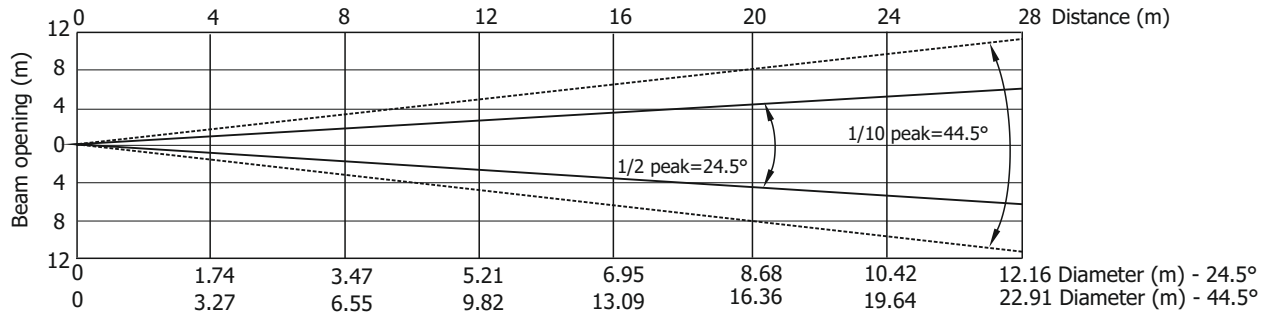

Divine 160 RGBW 24 dg

Photometric Diagram

Max. Zoom

Total Output: 12060 lumens