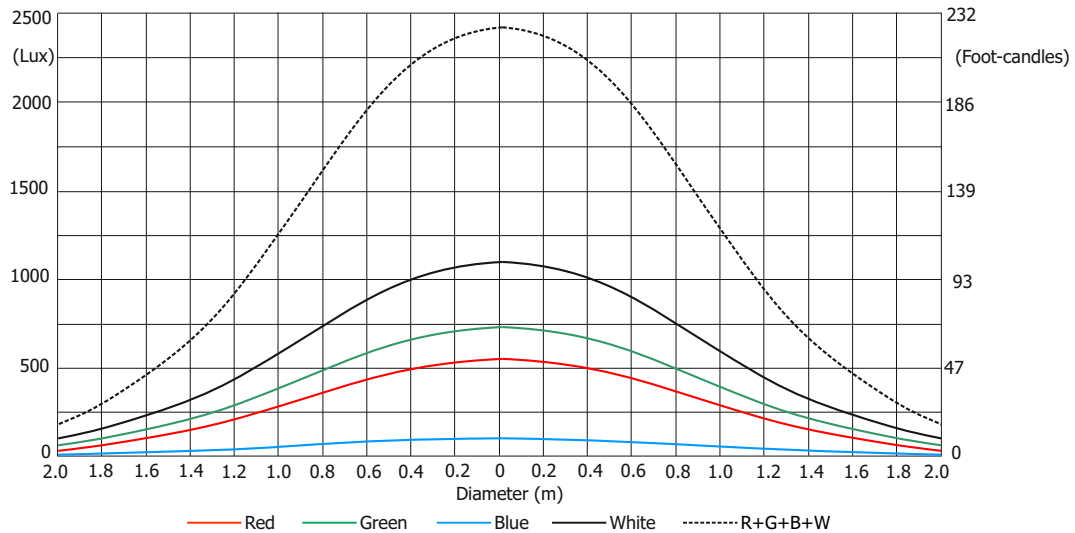

## Photometric Diagram

### Max. Zoom

Total Output: 12060 lumens

Distance (m)	4	5	8	12	16	20	24	28	Intensity (center) Lux/Footcandles
Red	910/85	582/54	227/21	101/9	57/5	36/3.4	25/2.3	19/1.7	
Green	1136/106	727/68	284/26	126/12	71/7	45/4	32/2.9	23/2.2	
Blue	277/26	177/16	69/6	31/3	17/1.6	11/1.0	8/0.7	6/0.5	
White	1780/166	1140/106	445/41	198/18	111/10	71/7	50/5	36/3.4	
R+G+B+W	3790/352	2425/225	947/88	421/39	237/22	152/14	105/10	77/7	

### Illuminance distribution

Distance=5m