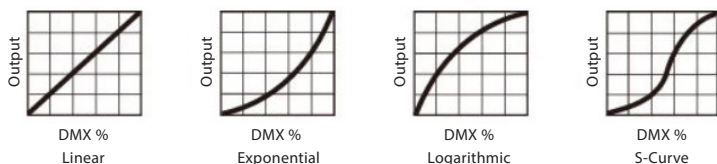

Optical

Beam angle	7°-58°
Light output RGBW 7°	38800 lux @ 2m 11450 lux @ 4m 4287 lux @ 6m
Light output RGBW 58°	4690 lux @ 2m 1198 lux @ 4m 513 lux @ 6m
Colours	RGBW
Control	In 4 segments of 9 LED horizontal
Strobe	0-20 Hz
Dimming curves	4

Dimmer curve