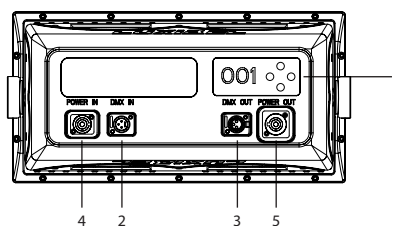

Physical

Dimensions (WxHxD)	512 x 326 x 244 mm
Packing dimensions (WxHxD)	575 x 410 x 395 mm
Nett weight	16,9 kg
Gross weight	19 kg

Mounting options

Hanging	2x Omega bracket with 2x 1/4 turn quick lock fastner
Standing	4x rubber feet
2nd suspension / safety wire	1x eye in the bottom of the bracket of the fixture to pass a safety wire or carabiner
Arrayable	Horizontal & vertical

Control

Menu control via 2,4" TFT display with 4 touch buttons	In/Link	XLR 5 pin
Control	DMX512, master/slave	DMX mode 3/5/17/23 channels
Dimmer mode	LED, halogen	

Optical

Beam angle	7°-58°
Light output RGBW 7°	38800 lux @ 2m 11450 lux @ 4m 4287 lux @ 6m
Light output RGBW 58°	4690 lux @ 2m 1198 lux @ 4m 513 lux @ 6m
Colours	RGBW
Control	In 4 segments of 9 LED horizontal
Strobe	0-20 Hz
Dimming curves	4

Dimmer curve

Photometrics Diagram

Electrical

Fixture rated power	500W	Input power	100 - 240V ~ 50/60Hz - Auto switching power supply
LED engine	36x 15W RGBW	In/Link	PowerCON TRUE1 - max link current 10A
Refresh rate	3000 Hz		

Connectivity

- 1 TFT display & menu touch control buttons
- 2 DMX input
- 3 DMX output
- 4 Power input
- 5 Power output

Accessories

Included
1x Powercable
1x Honeycombe
2x Omega bracket

Environmental

IP Rating	IP65
Cooling	Forced air cooling