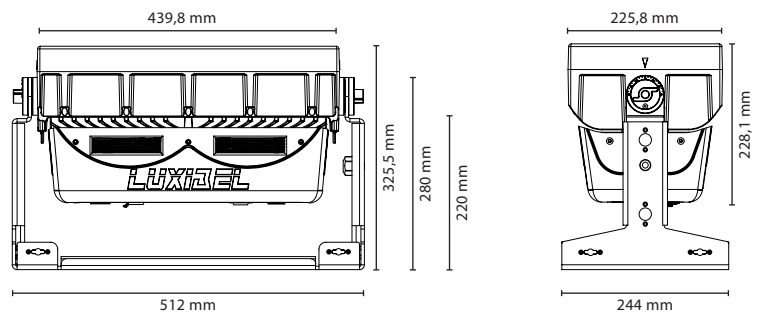

36x 15W RGBW Wash Light (7°-58°)

The **B P9z** is a powerful RGBW wash fixture with a quick zoom of 7°-58°. Every line can be controlled individually for effects or equal colouring of buildings/walls. Thanks to its very versatile bracket, you can suspend this fixture in every way possible; you can even make a line array of lights with them. They come with a honeycomb for unique applications. ■

Physical

Dimensions (WxHxD)	512 x 326 x 244 mm
Packing dimensions (WxHxD)	575 x 410 x 395 mm
Nett weight	16,9 kg
Gross weight	19 kg

Mounting options

Hanging	2x Omega bracket with 2x 1/4 turn quick lock fastner
Standing	4x rubber feet
2nd suspension / safety wire	1x eye in the bottom of the bracket of the fixture to pass a safety wire or carabiner
Arrayable	Horizontal & vertical

Control

Menu control via 2,4" TFT display with 4 touch buttons	In/Link	XLR 5 pin
Control	DMX512, master/slave	DMX mode 3/5/17/23 channels
Dimmer mode	LED, halogen	

Optical

Beam angle	7°-58°
Light output RGBW 7°	38800 lux @ 2m 11450 lux @ 4m 4287 lux @ 6m
Light output RGBW 58°	4690 lux @ 2m 1198 lux @ 4m 513 lux @ 6m
Colours	RGBW
Control	In 4 segments of 9 LED horizontal
Strobe	0-20 Hz
Dimming curves	4

Connectivity

- 1 TFT display & menu touch control buttons
- 2 DMX input
- 3 DMX output
- 4 Power input
- 5 Power output

Accessories

Included
1x Powercable
1x Honeycombe
2x Omega bracket

Environmental

IP Rating	IP65
Cooling	Forced air cooling