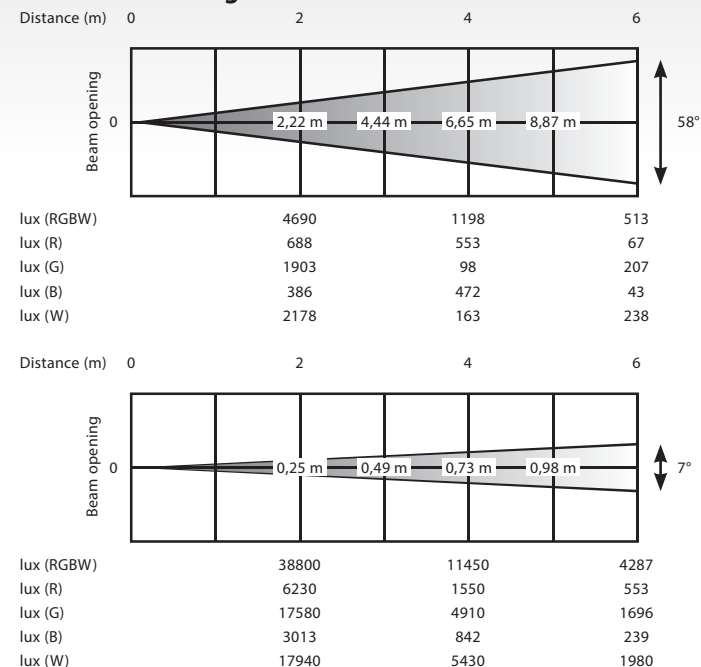

36x 15W RGBW Wash Light (7°-58°)

The **B P9z** is a powerful RGBW wash fixture with a quick zoom of 7°-58°. Every line can be controlled individually for effects or equal colouring of buildings/walls. Thanks to its very versatile bracket, you can suspend this fixture in every way possible; you can even make a line array of lights with them. They come with a honeycomb for unique applications. ■

Physical

Dimensions (WxHxD)	512 x 326 x 244 mm
Packing dimensions (WxHxD)	575 x 410 x 395 mm
Nett weight	16,9 kg
Gross weight	19 kg

Mounting options

Hanging	2x Omega bracket with 2x 1/4 turn quick lock fastner
Standing	4x rubber feet
2nd suspension / safety wire	1x eye in the bottom of the bracket of the fixture to pass a safety wire or carabiner
Arrayable	Horizontal & vertical

Control

Menu control via 2,4" TFT display with 4 touch buttons	In/Link	XLR 5 pin
Control	DMX512, master/slave	DMX mode 3/5/17/23 channels
Dimmer mode	LED, halogen	

Optical

Beam angle	7°-58°
Light output RGBW 7°	38800 lux @ 2m 11450 lux @ 4m 4287 lux @ 6m
Light output RGBW 58°	4690 lux @ 2m 1198 lux @ 4m 513 lux @ 6m
Colours	RGBW
Control	In 4 segments of 9 LED horizontal
Strobe	0-20 Hz
Dimming curves	4

Dimmer curve

Photometrics Diagram

Electrical

Fixture rated power	500W	Input power	100 - 240V ~ 50/60Hz - Auto switching power supply
LED engine	36x 15W RGBW	In/Link	PowerCON TRUE1 - max link current 10A
Refresh rate	3000 Hz		