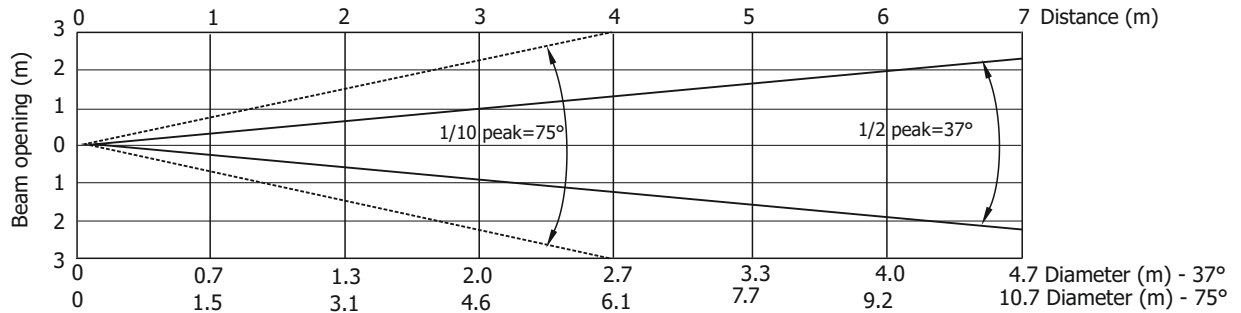

PATT 2017

Photometric Diagram

Distance (m)	1	2	3	4	5	6	7	
Red	400/37	100/9	44/4	25/2.3	16/1.5	11/1	8/0.8	Intensity (center) Lux/Footcandles
Green	550/51	138/13	61/6	34/3.2	22/2	15/1.4	11.1	
Blue	65/6	16/1.5	7/0.7	4/0.4	2.6/0.2	1.8/0.2	1.3/0.1	
White	500/47	125/12	56/5	31/3	20/1.9	14/1.3	10/0.9	
R+G+B+W	1050/98	263/24	117/11	66/6	42/3.9	29/2.7	21/2	

Illuminance distribution

Distance=5m