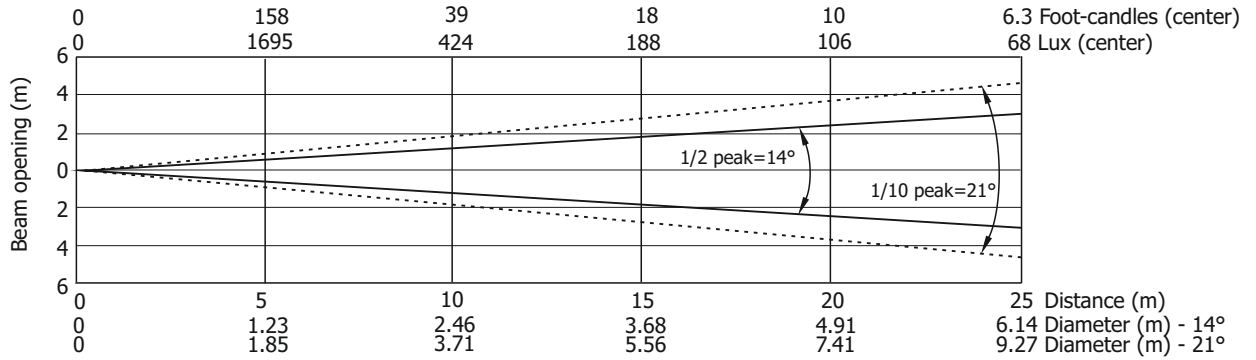

Robin Spote

Photometric Diagram

Standard lens

Total Output: 2579 lumens

Wide-angle lens

Total Output: 2497 lumens

Robin Spote

Photometric Diagram

Standard lens with frost

Total Output: 2306 lumens

Illuminance distribution

Robin Spote

Photometric Diagram

Wide-angle lens with frost

Total Output: 2206 lumens

Illuminance distribution