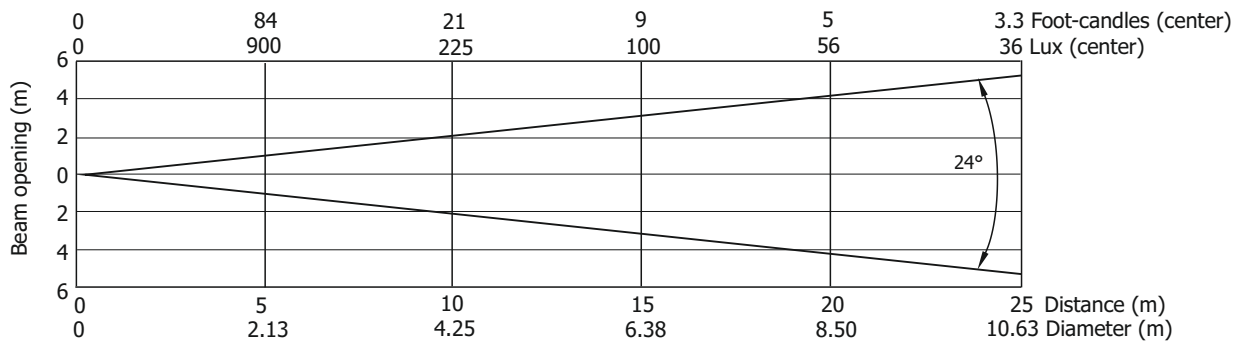

Robin Spote

Photometric Diagram

Standard lens

Total Output: 2579 lumens

Wide-angle lens

Total Output: 2497 lumens

Robin Spote

Photometric Diagram

Standard lens with frost

Total Output: 2306 lumens

Illuminance distribution

Robin Spote

Photometric Diagram

Wide-angle lens with frost

Total Output: 2206 lumens

Illuminance distribution