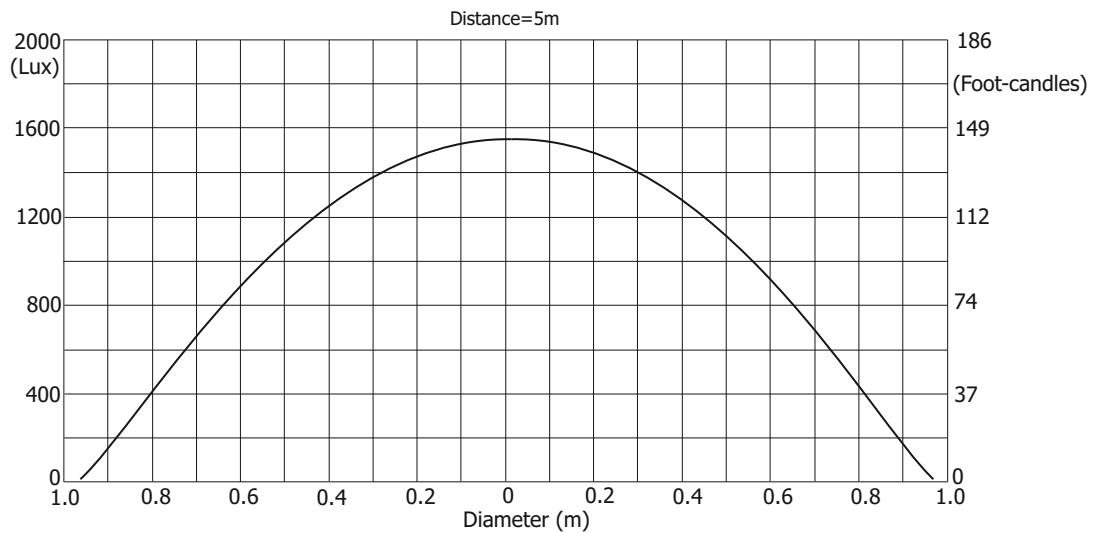

Robin Spote

Photometric Diagram

Standard lens

Total Output: 2579 lumens

Wide-angle lens

Total Output: 2497 lumens

Robin Spote

Photometric Diagram

Standard lens with frost

Total Output: 2306 lumens

Illuminance distribution

Robin Spote

Photometric Diagram

Wide-angle lens with frost

Total Output: 2206 lumens

Illuminance distribution