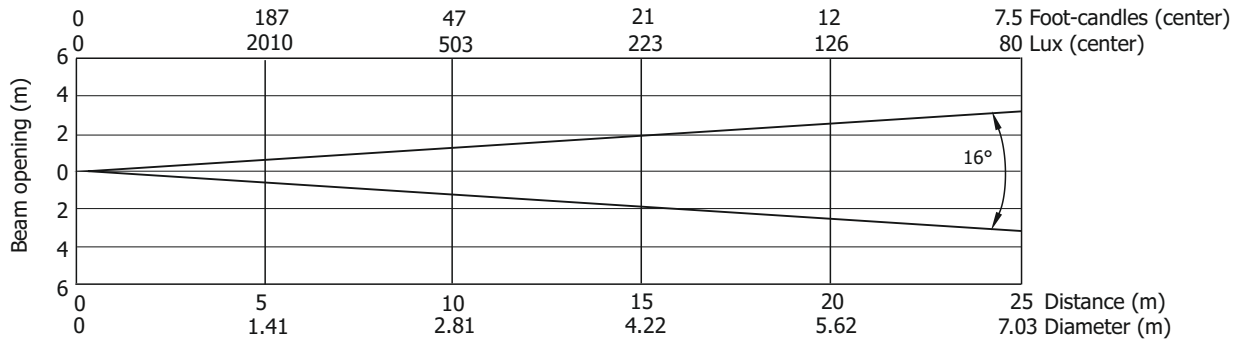

Robin Spote

Photometric Diagram

Standard lens

Total Output: 2579 lumens

Wide-angle lens

Total Output: 2497 lumens

Robin Spote

Photometric Diagram

Standard lens with frost

Total Output: 2306 lumens

Illuminance distribution

Robin Spote

Photometric Diagram

Wide-angle lens with frost

Total Output: 2206 lumens

Illuminance distribution