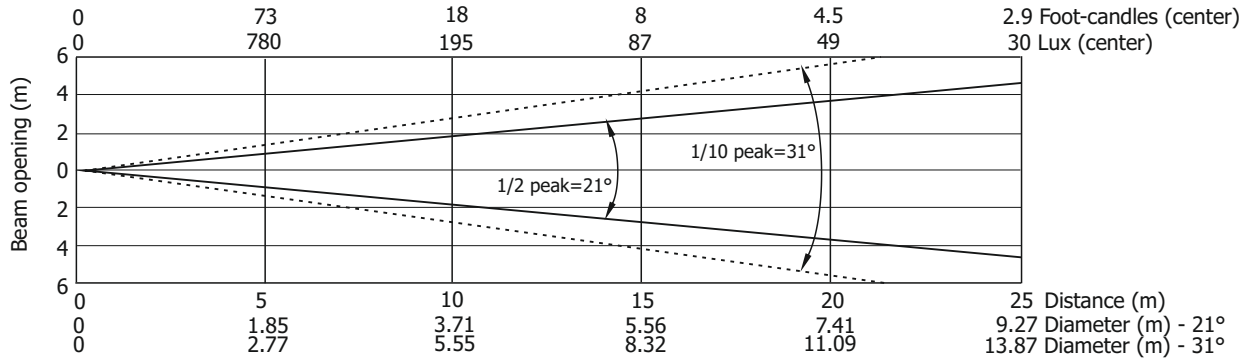

Robin Spote

Photometric Diagram

Standard lens

Total Output: 2579 lumens

Wide-angle lens

Total Output: 2497 lumens

Robin Spote

Photometric Diagram

Standard lens with frost

Total Output: 2306 lumens

Illuminance distribution

Robin Spote

Photometric Diagram

Wide-angle lens with frost

Total Output: 2206 lumens

Illuminance distribution