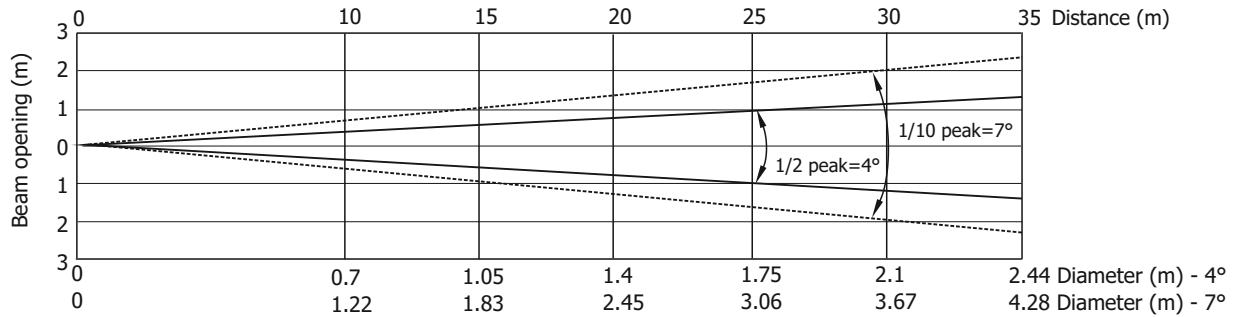

Robin Tetra 1

Photometric Diagram

Min. Zoom

Total Output: 2969 lumens

Distance (m)	5	10	15	20	25	30	35	
Red	1190/111	865/80	384/36	216/20	138/13	96/9	71/6.6	Intensity (center) Lux/Footcandles
Green	2440/227	1762/163	783/73	440/41	282/26	196/18	144/13.4	
Blue	510/47	366/34	163/15	92/9	59/5.4	41/3.8	30/2.8	
White	3150/293	2287/213	1016/94	572/53	366/34	254/24	187/17	
R+G+B+W	7300/678	5230/486	2324/216	1308/122	836/78	581/54	427/40	

Illuminance distribution

Fixture settings:

Flower effect Off
White Point 8000K Off
All pixels On

Copyright © 2020 Robe Lighting s.r.o. - All rights reserved
All Specifications subject to change without notice

Robin Tetra 1

Photometric Diagram

Max. Zoom

Total Output: 4225 lumens

Distance (m)	5	10	15	20	25	30	35	
Red	110/10	29/3	13/1.2	7/0.7	5/0.4	3/0.3	2.5/0.2	Intensity (center) Lux/Footcandles
Green	230/21	58/5	26/2.4	15/1.3	9/0.9	6/0.6	5/0.4	
Blue	49/4.6	12/1.1	5/0.5	3/0.3	2/0.2	1.5/0.1	1.1/0.1	
White	294/27	76/7	34/3	19/1.8	12/1.1	8/0.8	6/0.6	
R+G+B+W	675/63	173/16	77/7	43/4	28/3	19/1.8	14/1.3	

Illuminance distribution

Distance=10 m

Fixture settings:

Flower effect Off
White Point 8000K Off
All pixels On

Copyright © 2020 Robe Lighting s.r.o. - All rights reserved
All Specifications subject to change without notice