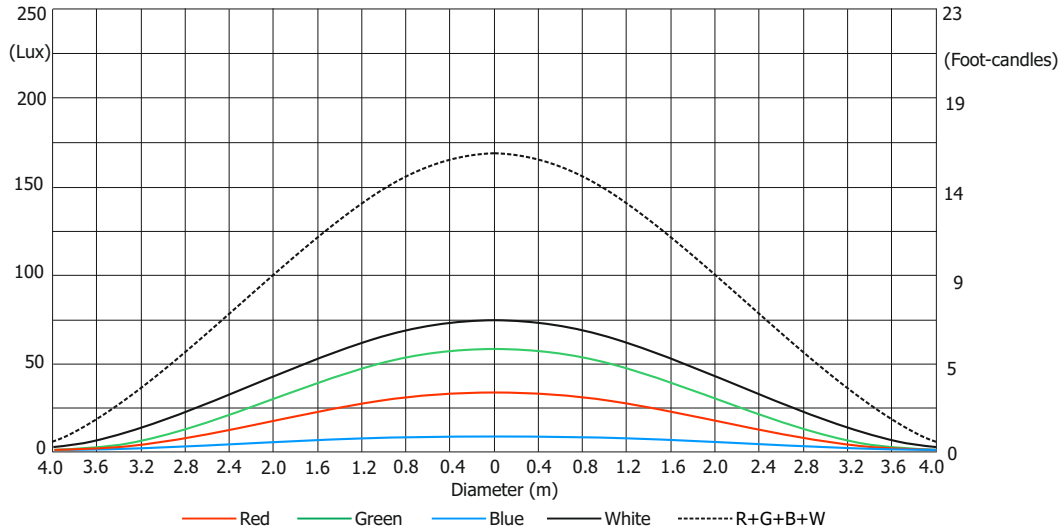

Robin Tetra 1

Photometric Diagram

Min. Zoom

Total Output: 2969 lumens

Distance (m)	5	10	15	20	25	30	35	
Red	1190/111	865/80	384/36	216/20	138/13	96/9	71/6.6	Intensity (center) Lux/Footcandles
Green	2440/227	1762/163	783/73	440/41	282/26	196/18	144/13.4	
Blue	510/47	366/34	163/15	92/9	59/5.4	41/3.8	30/2.8	
White	3150/293	2287/213	1016/94	572/53	366/34	254/24	187/17	
R+G+B+W	7300/678	5230/486	2324/216	1308/122	836/78	581/54	427/40	

Illuminance distribution

Fixture settings:

Flower effect Off
White Point 8000K Off
All pixels On

Copyright © 2020 Robe Lighting s.r.o. - All rights reserved
All Specifications subject to change without notice

Robin Tetra 1

Photometric Diagram

Max. Zoom

Total Output: 4225 lumens

Distance (m)	5	10	15	20	25	30	35	
Red	110/10	29/3	13/1.2	7/0.7	5/0.4	3/0.3	2.5/0.2	Intensity (center) Lux/Footcandles
Green	230/21	58/5	26/2.4	15/1.3	9/0.9	6/0.6	5/0.4	
Blue	49/4.6	12/1.1	5/0.5	3/0.3	2/0.2	1.5/0.1	1.1/0.1	
White	294/27	76/7	34/3	19/1.8	12/1.1	8/0.8	6/0.6	
R+G+B+W	675/63	173/16	77/7	43/4	28/3	19/1.8	14/1.3	

Illuminance distribution

Distance=10 m

Fixture settings:

Flower effect Off
White Point 8000K Off
All pixels On

Copyright © 2020 Robe Lighting s.r.o. - All rights reserved
All Specifications subject to change without notice