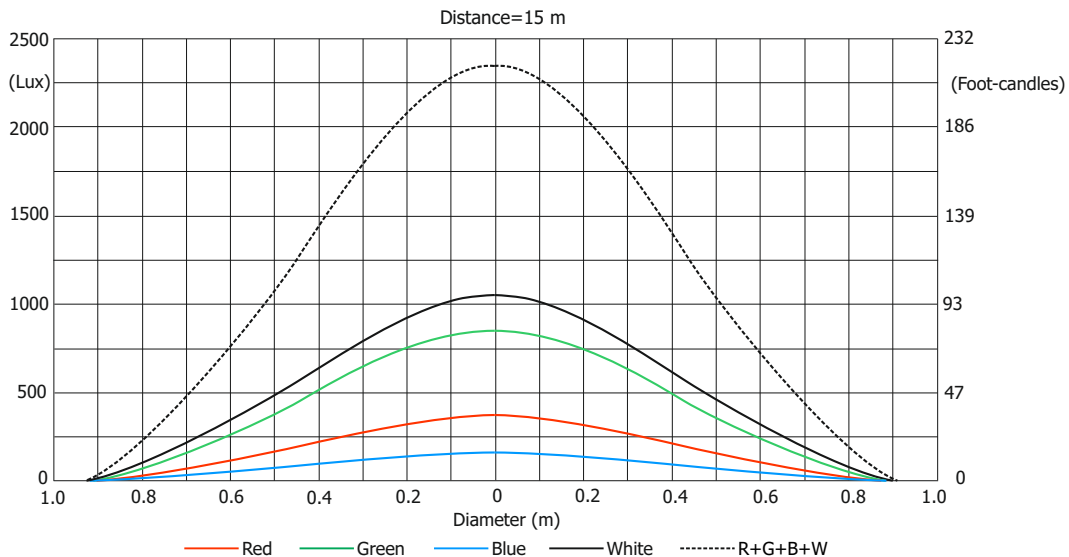

Robin Tetra 1

Photometric Diagram

Min. Zoom

Total Output: 2969 lumens

Distance (m)	5	10	15	20	25	30	35	
Red	1190/111	865/80	384/36	216/20	138/13	96/9	71/6.6	Intensity (center) Lux/Footcandles
Green	2440/227	1762/163	783/73	440/41	282/26	196/18	144/13.4	
Blue	510/47	366/34	163/15	92/9	59/5.4	41/3.8	30/2.8	
White	3150/293	2287/213	1016/94	572/53	366/34	254/24	187/17	
R+G+B+W	7300/678	5230/486	2324/216	1308/122	836/78	581/54	427/40	

Illuminance distribution

Fixture settings:

Flower effect Off
White Point 8000K Off
All pixels On

Copyright © 2020 Robe Lighting s.r.o. - All rights reserved
All Specifications subject to change without notice

Robin Tetra 1

Photometric Diagram

Max. Zoom

Total Output: 4225 lumens

Distance (m)	5	10	15	20	25	30	35	
Red	110/10	29/3	13/1.2	7/0.7	5/0.4	3/0.3	2.5/0.2	Intensity (center) Lux/Footcandles
Green	230/21	58/5	26/2.4	15/1.3	9/0.9	6/0.6	5/0.4	
Blue	49/4.6	12/1.1	5/0.5	3/0.3	2/0.2	1.5/0.1	1.1/0.1	
White	294/27	76/7	34/3	19/1.8	12/1.1	8/0.8	6/0.6	
R+G+B+W	675/63	173/16	77/7	43/4	28/3	19/1.8	14/1.3	

Illuminance distribution

Distance=10 m

Fixture settings:

Flower effect Off
White Point 8000K Off
All pixels On

Copyright © 2020 Robe Lighting s.r.o. - All rights reserved
All Specifications subject to change without notice