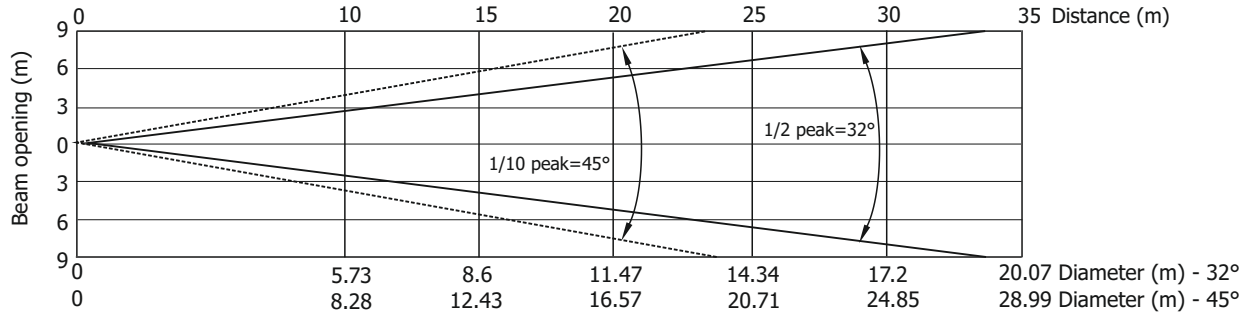

Robin Tetra 1

Photometric Diagram

Min. Zoom

Total Output: 2969 lumens

Distance (m)	5	10	15	20	25	30	35	
Red	1190/111	865/80	384/36	216/20	138/13	96/9	71/6.6	Intensity (center) Lux/Footcandles
Green	2440/227	1762/163	783/73	440/41	282/26	196/18	144/13.4	
Blue	510/47	366/34	163/15	92/9	59/5.4	41/3.8	30/2.8	
White	3150/293	2287/213	1016/94	572/53	366/34	254/24	187/17	
R+G+B+W	7300/678	5230/486	2324/216	1308/122	836/78	581/54	427/40	

Illuminance distribution

Fixture settings:

Flower effect Off
White Point 8000K Off
All pixels On

Copyright © 2020 Robe Lighting s.r.o. - All rights reserved
All Specifications subject to change without notice

Robin Tetra 1

Photometric Diagram

Max. Zoom

Total Output: 4225 lumens

Distance (m)	5	10	15	20	25	30	35	
Red	110/10	29/3	13/1.2	7/0.7	5/0.4	3/0.3	2.5/0.2	Intensity (center) Lux/Footcandles
Green	230/21	58/5	26/2.4	15/1.3	9/0.9	6/0.6	5/0.4	
Blue	49/4.6	12/1.1	5/0.5	3/0.3	2/0.2	1.5/0.1	1.1/0.1	
White	294/27	76/7	34/3	19/1.8	12/1.1	8/0.8	6/0.6	
R+G+B+W	675/63	173/16	77/7	43/4	28/3	19/1.8	14/1.3	

Illuminance distribution

Distance=10 m

Fixture settings:

Flower effect Off
White Point 8000K Off
All pixels On

Copyright © 2020 Robe Lighting s.r.o. - All rights reserved
All Specifications subject to change without notice