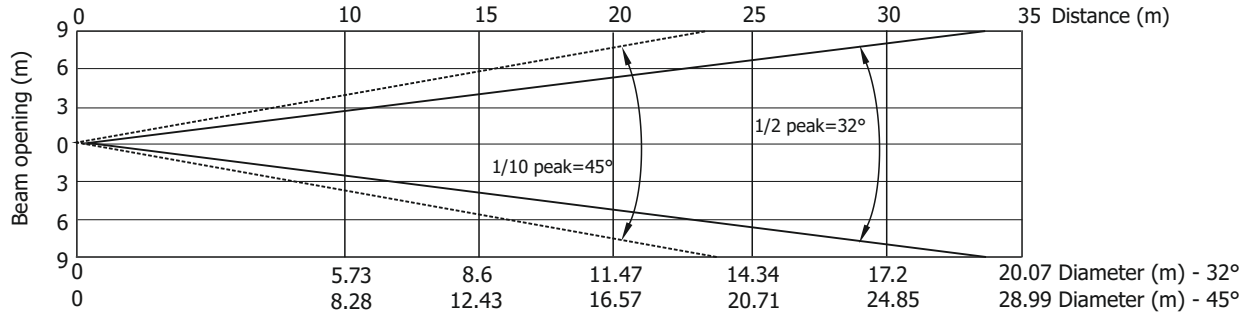

Robin Tetra 2

Photometric Diagram

Min. Zoom

Total Output: 5831 lumens

Distance (m)	5	10	15	20	25	30	35	
Red	2366/220	1700/158	756/70	425/40	272/25	189/18	140/13	Intensity (center) Lux/Footcandles
Green	4890/454	3461/322	1538/143	865/80	553/51	384/36	282/26	
Blue	1020/95	719/67	320/30	180/17	115/11	80/7.4	59/5.5	
White	6310/586	4493/417	1997/186	1123/104	719/67	500/46	367/34	
R+G+B+W	14600/1356	10272/954	4565/424	2568/239	1643/153	1141/106	839/78	

Illuminance distribution

Distance=15 m

Fixture settings:

Flower effect Off
White Point 8000K Off
All pixels On

Copyright © 2019-2020 Robe Lighting s.r.o. - All rights reserved
All Specifications subject to change without notice

Robin Tetra 2

Photometric Diagram

Max. Zoom

Total Output: 8439 lumens

Distance (m)	5	10	15	20	25	30	35	
Red	218/20	57/5	25/2.4	14/1.3	9/0.8	6/0.6	5/0.4	Intensity (center) Lux/Footcandles
Green	455/42	117/11	52/5	29/2.7	19/1.7	13/1.2	10/0.9	
Blue	90/8.4	24/2.2	11/1	6/0.6	4/0.4	3/0.2	2.0/0.18	
White	595/55	151/14	67/6	38/3.5	24/2.2	17/1.6	12/1.1	
R+G+B+W	1333/124	346/32	154/14	86/8	55/5	38/3.6	28/2.6	

Illuminance distribution

Distance=10 m

Fixture settings:

Flower effect Off
White Point 8000K Off
All pixels On

Copyright © 2019-2020 Robe Lighting s.r.o. - All rights reserved
All Specifications subject to change without notice