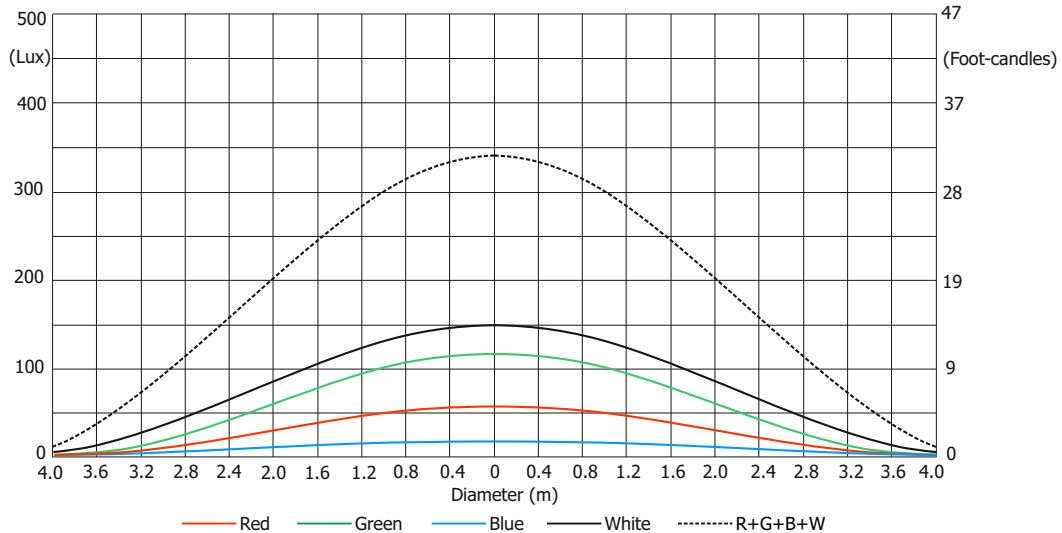

Robin Tetra 2

Photometric Diagram

Min. Zoom

Total Output: 5831 lumens

Distance (m)	5	10	15	20	25	30	35	
Red	2366/220	1700/158	756/70	425/40	272/25	189/18	140/13	Intensity (center) Lux/Footcandles
Green	4890/454	3461/322	1538/143	865/80	553/51	384/36	282/26	
Blue	1020/95	719/67	320/30	180/17	115/11	80/7.4	59/5.5	
White	6310/586	4493/417	1997/186	1123/104	719/67	500/46	367/34	
R+G+B+W	14600/1356	10272/954	4565/424	2568/239	1643/153	1141/106	839/78	

Illuminance distribution

Distance=15 m

Fixture settings:

Flower effect Off
White Point 8000K Off
All pixels On

Copyright © 2019-2020 Robe Lighting s.r.o. - All rights reserved
All Specifications subject to change without notice

Robin Tetra 2

Photometric Diagram

Max. Zoom

Total Output: 8439 lumens

Distance (m)	5	10	15	20	25	30	35	
Red	218/20	57/5	25/2.4	14/1.3	9/0.8	6/0.6	5/0.4	Intensity (center) Lux/Footcandles
Green	455/42	117/11	52/5	29/2.7	19/1.7	13/1.2	10/0.9	
Blue	90/8.4	24/2.2	11/1	6/0.6	4/0.4	3/0.2	2.0/0.18	
White	595/55	151/14	67/6	38/3.5	24/2.2	17/1.6	12/1.1	
R+G+B+W	1333/124	346/32	154/14	86/8	55/5	38/3.6	28/2.6	

Illuminance distribution

Distance=10 m

Fixture settings:

Flower effect Off
White Point 8000K Off
All pixels On

Copyright © 2019-2020 Robe Lighting s.r.o. - All rights reserved
All Specifications subject to change without notice