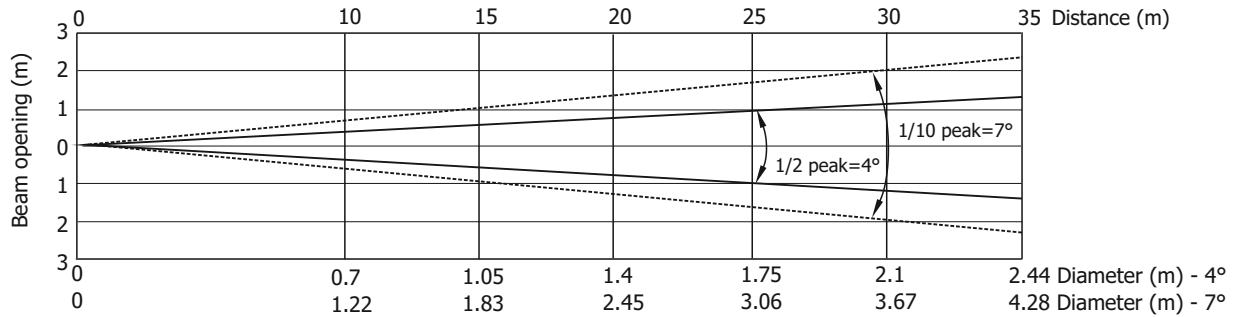

Robin Tetra 2

Photometric Diagram

Min. Zoom

Total Output: 5831 lumens

Distance (m)	5	10	15	20	25	30	35	
Red	2366/220	1700/158	756/70	425/40	272/25	189/18	140/13	Intensity (center) Lux/Footcandles
Green	4890/454	3461/322	1538/143	865/80	553/51	384/36	282/26	
Blue	1020/95	719/67	320/30	180/17	115/11	80/7.4	59/5.5	
White	6310/586	4493/417	1997/186	1123/104	719/67	500/46	367/34	
R+G+B+W	14600/1356	10272/954	4565/424	2568/239	1643/153	1141/106	839/78	

Illuminance distribution

Distance=15 m

Fixture settings:

Flower effect Off
White Point 8000K Off
All pixels On

Copyright © 2019-2020 Robe Lighting s.r.o. - All rights reserved
All Specifications subject to change without notice

Robin Tetra 2

Photometric Diagram

Max. Zoom

Total Output: 8439 lumens

Distance (m)	5	10	15	20	25	30	35	
Red	218/20	57/5	25/2.4	14/1.3	9/0.8	6/0.6	5/0.4	Intensity (center) Lux/Footcandles
Green	455/42	117/11	52/5	29/2.7	19/1.7	13/1.2	10/0.9	
Blue	90/8.4	24/2.2	11/1	6/0.6	4/0.4	3/0.2	2.0/0.18	
White	595/55	151/14	67/6	38/3.5	24/2.2	17/1.6	12/1.1	
R+G+B+W	1333/124	346/32	154/14	86/8	55/5	38/3.6	28/2.6	

Illuminance distribution

Distance=10 m

Fixture settings:

Flower effect Off
White Point 8000K Off
All pixels On

Copyright © 2019-2020 Robe Lighting s.r.o. - All rights reserved
All Specifications subject to change without notice