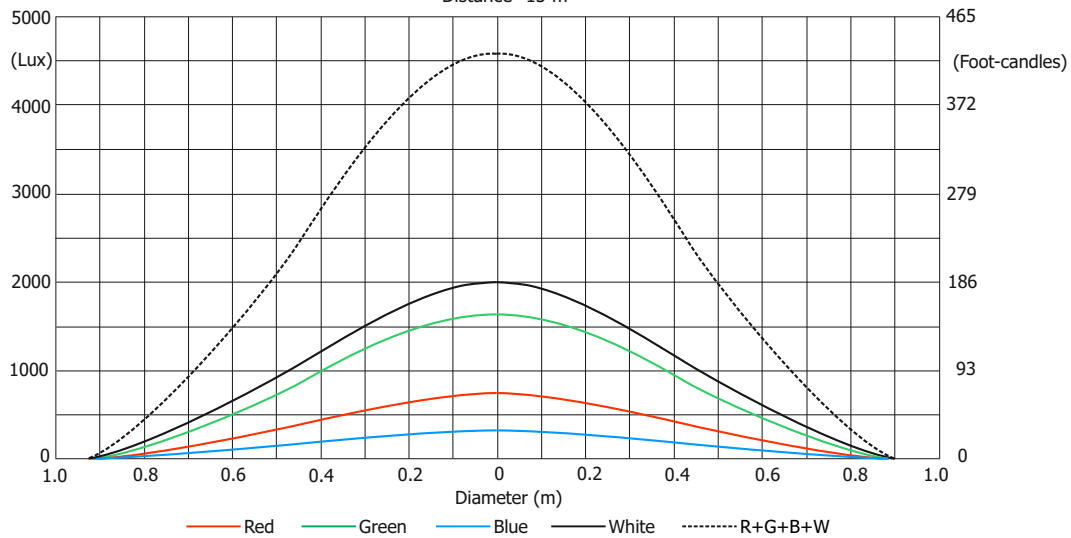

Robin Tetra 2

Photometric Diagram

Min. Zoom

Total Output: 5831 lumens

Distance (m)	5	10	15	20	25	30	35	
Red	2366/220	1700/158	756/70	425/40	272/25	189/18	140/13	Intensity (center) Lux/Footcandles
Green	4890/454	3461/322	1538/143	865/80	553/51	384/36	282/26	
Blue	1020/95	719/67	320/30	180/17	115/11	80/7.4	59/5.5	
White	6310/586	4493/417	1997/186	1123/104	719/67	500/46	367/34	
R+G+B+W	14600/1356	10272/954	4565/424	2568/239	1643/153	1141/106	839/78	

Illuminance distribution

Distance=15 m

Fixture settings:

Flower effect Off
White Point 8000K Off
All pixels On

Copyright © 2019-2020 Robe Lighting s.r.o. - All rights reserved
All Specifications subject to change without notice

Robin Tetra 2

Photometric Diagram

Max. Zoom

Total Output: 8439 lumens

Distance (m)	5	10	15	20	25	30	35	
Red	218/20	57/5	25/2.4	14/1.3	9/0.8	6/0.6	5/0.4	Intensity (center) Lux/Footcandles
Green	455/42	117/11	52/5	29/2.7	19/1.7	13/1.2	10/0.9	
Blue	90/8.4	24/2.2	11/1	6/0.6	4/0.4	3/0.2	2.0/0.18	
White	595/55	151/14	67/6	38/3.5	24/2.2	17/1.6	12/1.1	
R+G+B+W	1333/124	346/32	154/14	86/8	55/5	38/3.6	28/2.6	

Illuminance distribution

Distance=10 m

Fixture settings:

Flower effect Off
White Point 8000K Off
All pixels On

Copyright © 2019-2020 Robe Lighting s.r.o. - All rights reserved
All Specifications subject to change without notice